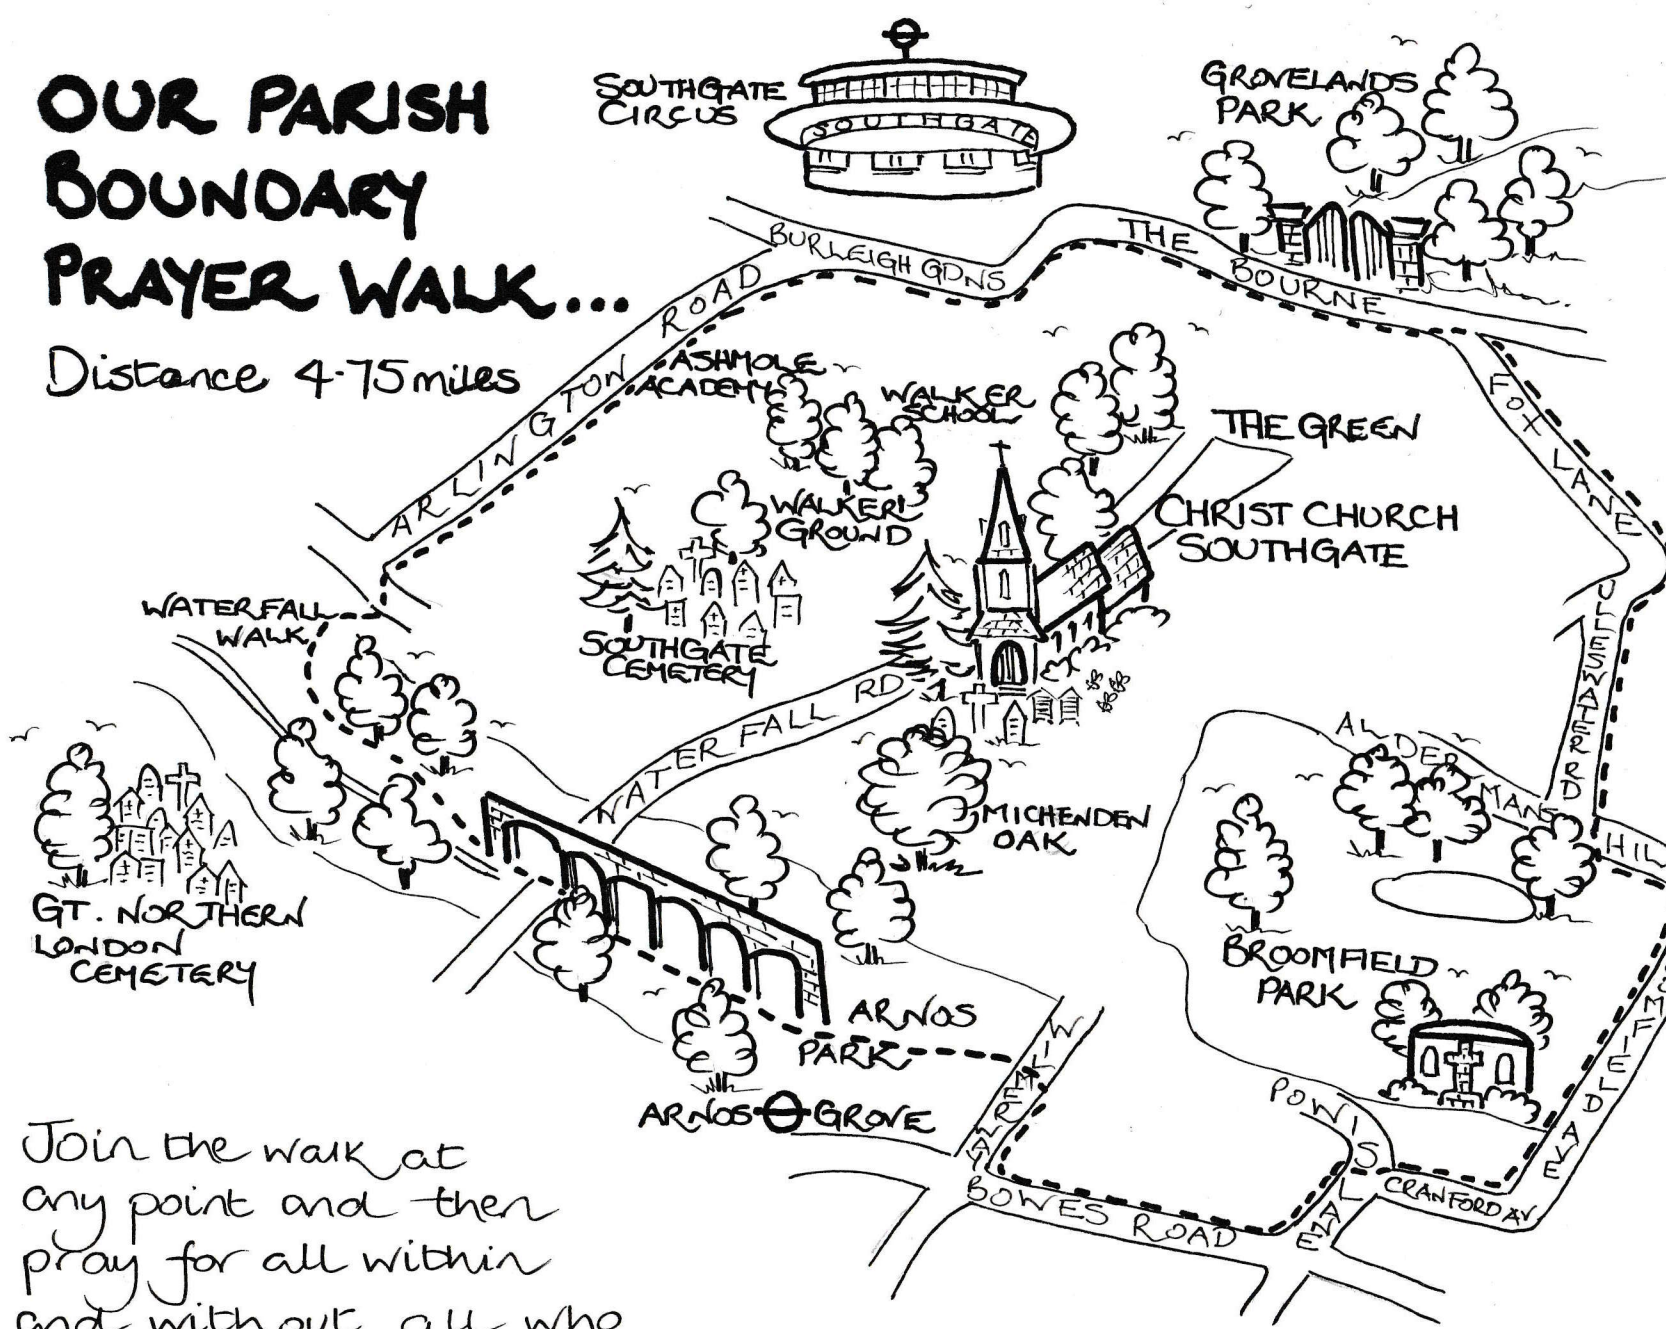

OUR PARISH BOUNDARY PRAYER WALK...

Distance 4-7.5 miles

- Enjoy God's
- Good creation as you walk...
- Trees of many varieties
- Birdsong
- Wildflowers
- Green Spaces
- Front Gardens
- Pray for all...
- Local Residents
- Schools and Nurseries
- Sports Grounds and Teams
- Local Businesses
- The Transport workers
- Enfield Council
- Barnet Council
- The Long Remembered
- Those you pass by....

Join the walk at any point and then pray for all within and without, all who are our neighbours.

Map not to scale!

THE CHURCH ON THE GREEN N14